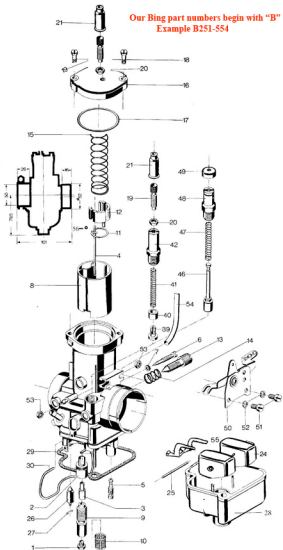

# SLIDE CARBURETTOR - TYPE 54

Our Bing part numbers begin with "B"  
Example B251-554

No.	Part #	Description
1	268-978-998	Main Jet
2	251-554	Atomizer
3	963-691-699	Needle Jet
4	963-711-719	Jet Needle
5	963-140-147	Idler Jet
6	963-155	Air Screw
7	831-710	O Ring
8	963-679	Piston
9	963-700	Mixing Tube
10	261-625	Sieve Sleeve
11	963-500	Clip
12	827-345	Stock Spring Cup
12	827-347	New Style Spring Cup
13	963-160	Adjustment Screw
14	938-640	Spring
15	938-655	Slide Spring
16	963-720	Cover Plate
17	831-450	O Ring
18	241-430	Screw
19	241-440	Adjuster
20	942-541	Nut
21	260-370	Grommet
24	861-181	Independent Float
25	929-700	Pivot Pin
26	261-705	Float Needle
27	261-710	Clip
28	261-010	Bowl Kit (Bowl, 24 -27 &55)
29	830-720	Gasket
30	963-180	Bowl Clip
39	963-740	Piston
40	268-850	Sleeve
41	661-050	Spring
42	963-750	Housing
46	268-847	Piston
47	239-730	Spring
48	261-770	Housing
49	260-490	Rubber Cup
50	261-755	Choke Lever
51	240-791	Screw
52	945-750	Washer
53	261-200	Nut
54	256-035	Vent Tube
55	861-190	Float Arm
56	831-715	Jet Needle O Ring

**FIX IT KIT**  
 #12 New Spring Cup  
 #56 Jet Needle O Ring  
 #11 Clip

**B RK-36**  
**54 REBUILD KIT**  
 # 17 Top O Ring  
 # 7 Air Screw O Ring  
 #29 Bowl Gasket  
 #26 Float Needle  
 #27 Clip  
 #10 Sieve Sleeve (Screen)  
 #21 Cable Grommet